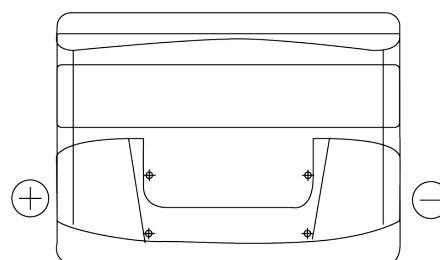

Product overview

Batteries for Cars

Excell EB621

Part number	EB621
Technology	Flooded
EAN/GTIN	3661024034548
Voltage	12 V
Capacity	62 Ah
CCA	540 A
Length	242 mm
Width	175 mm
Height	190 mm
Box size	L02
Polarity	ETN 1
Terminal Type	EN taper post
Hold Down	B13
Weights (subject of variation)	14.20 kg

Polarity

Terminal Type

Hold Down

Design, features and specifications are subject to change without notice. We disclaim any representation or warranty, express or implied, concerning the data or recommendations, and in no event shall be liable for any loss or damage claimed to have arisen as a result. Some products may not be available in your local market.