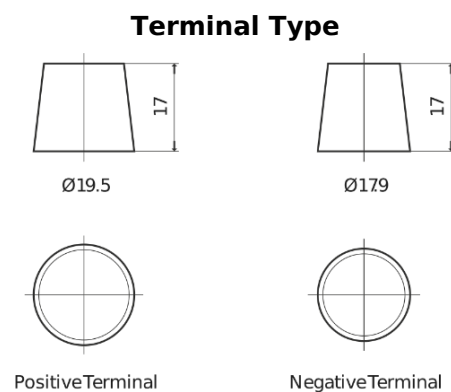

Batteries for Trucks, Buses, Construction, Agriculture

EndurancePRO EFB FX2253

Part number	FX2253
Technology	EFB
EAN/GTIN	3661024046480
Voltage	12 V
Capacity	225.0 Ah
CCA	1150 A
Length	518 mm
Width	274 mm
Height	240 mm
Box size	D06
Polarity	ETN 3
Terminal Type	EN taper post
Hold Down	B0
Weights (subject of variation)	60.10 kg