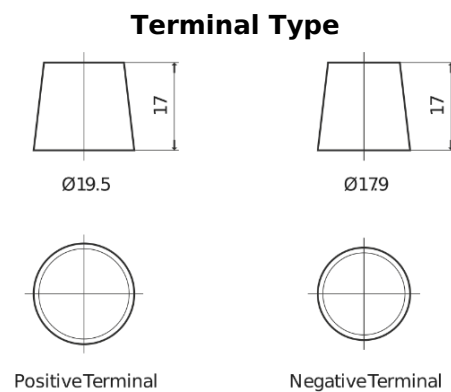

## EndurancePRO EFB FX1803

Part number	FX1803
Technology	EFB
EAN/GTIN	3661024046473
Voltage	12 V
Capacity	180.0 Ah
CCA	1000 A
Length	513 mm
Width	223 mm
Height	223 mm
Box size	D05
Polarity	ETN 3
Terminal Type	EN taper post
Hold Down	B0
Weights (subject of variation)	46.10 kg