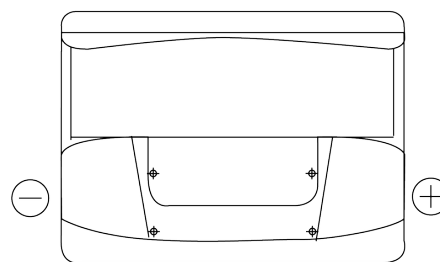

Product overview

Batteries for Cars

Formula FB620

Part number	FB620
Technology	Flooded
EAN/GTIN	3661024044530
Voltage	12 V
Capacity	62 Ah
CCA	540 A
Length	242 mm
Width	175 mm
Height	190 mm
Box size	L02
Polarity	ETN 0
Terminal Type	EN taper post
Hold Down	B13
Weights (subject of variation)	14.20 kg

Polarity

Terminal Type

Positive Terminal

Negative Terminal

Hold Down

Design, features and specifications are subject to change without notice. We disclaim any representation or warranty, express or implied, concerning the data or recommendations, and in no event shall be liable for any loss or damage claimed to have arisen as a result. Some products may not be available in your local market.