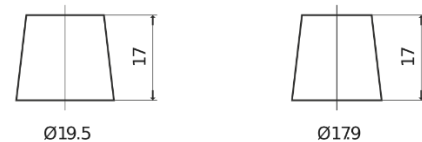

**Product overview**

Batteries for Cars

**Standard TC550**

|                                |               |
|--------------------------------|---------------|
| Part number                    | TC550         |
| Technology                     | Flooded       |
| EAN/GTIN                       | 3661024054805 |
| Voltage                        | 12 V          |
| Capacity                       | 55 Ah         |
| CCA                            | 460 A         |
| Length                         | 242 mm        |
| Width                          | 175 mm        |
| Height                         | 190 mm        |
| Box size                       | L02           |
| Polarity                       | ETN 0         |
| Terminal Type                  | EN taper post |
| Hold Down                      | B13           |
| Weights (subject of variation) | 13.50 kg      |

**Polarity**

**Terminal Type**

Positive Terminal

Negative Terminal

**Hold Down**

Design, features and specifications are subject to change without notice. We disclaim any representation or warranty, express or implied, concerning the data or recommendations, and in no event shall be liable for any loss or damage claimed to have arisen as a result. Some products may not be available in your local market.