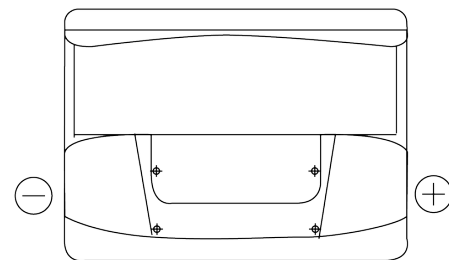

**Product overview**

Batteries for Cars

**Standard TC550**

|                                |               |
|--------------------------------|---------------|
| Part number                    | TC550         |
| Technology                     | Flooded       |
| EAN/GTIN                       | 3661024054805 |
| Voltage                        | 12 V          |
| Capacity                       | 55 Ah         |
| CCA                            | 460 A         |
| Length                         | 242 mm        |
| Width                          | 175 mm        |
| Height                         | 190 mm        |
| Box size                       | L02           |
| Polarity                       | ETN 0         |
| Terminal Type                  | EN taper post |
| Hold Down                      | B13           |
| Weights (subject of variation) | 13.50 kg      |

**Polarity**

**Terminal Type**

Positive Terminal

Negative Terminal

**Hold Down**

Design, features and specifications are subject to change without notice. We disclaim any representation or warranty, express or implied, concerning the data or recommendations, and in no event shall be liable for any loss or damage claimed to have arisen as a result. Some products may not be available in your local market.