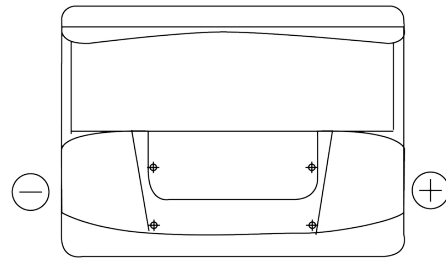

Product overview

Batteries for Cars

Standard FC550

Part number	FC550
Technology	Flooded
EAN/GTIN	3661024044806
Voltage	12 V
Capacity	55 Ah
CCA	460 A
Length	242 mm
Width	175 mm
Height	190 mm
Box size	L02
Polarity	ETN 0
Terminal Type	EN taper post
Hold Down	B13
Weights (subject of variation)	13.50 kg

Polarity

Terminal Type

Positive Terminal

Negative Terminal

Hold Down

Design, features and specifications are subject to change without notice. We disclaim any representation or warranty, express or implied, concerning the data or recommendations, and in no event shall be liable for any loss or damage claimed to have arisen as a result. Some products may not be available in your local market.