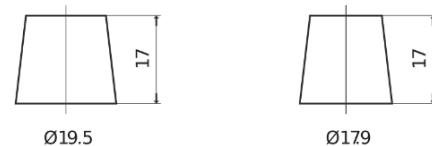

**Product overview**

Batteries for Cars

**AGM FK720**

Part number	FK720
Technology	AGM
EAN/GTIN	3661024047401
Voltage	12 V
Capacity	72.0 Ah
CCA	760 A
Length	278 mm
Width	175 mm
Height	190 mm
Box size	L03
Polarity	ETN 0
Terminal Type	EN taper post
Hold Down	B13
Weights (subject of variation)	20.60 kg

**Polarity**

**Terminal Type**

Positive Terminal

Negative Terminal

**Hold Down**

Design, features and specifications are subject to change without notice. We disclaim any representation or warranty, express or implied, concerning the data or recommendations, and in no event shall be liable for any loss or damage claimed to have arisen as a result. Some products may not be available in your local market.