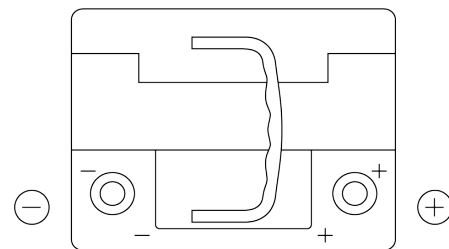

Product overview

Batteries for Cars

Premium EA530

Part number	EA530
Technology	Flooded
EAN/GTIN	3661024034203
Voltage	12 V
Capacity	53 Ah
CCA	540 A
Length	207 mm
Width	175 mm
Height	190 mm
Box size	L01
Polarity	ETN 0
Terminal Type	EN taper post
Hold Down	B13
Weights (subject of variation)	12.70 kg

Polarity

Terminal Type

Hold Down

Design, features and specifications are subject to change without notice. We disclaim any representation or warranty, express or implied, concerning the data or recommendations, and in no event shall be liable for any loss or damage claimed to have arisen as a result. Some products may not be available in your local market.