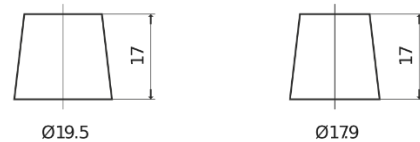

Product overview

Batteries for Cars

Technica TB501

Part number	TB501
Technology	Flooded
EAN/GTIN	3661024054522
Voltage	12 V
Capacity	50 Ah
CCA	450 A
Length	207 mm
Width	175 mm
Height	190 mm
Box size	L01
Polarity	ETN 1
Terminal Type	EN taper post
Hold Down	B13
Weights (subject of variation)	12.20 kg

Polarity

Terminal Type

Positive Terminal

Negative Terminal

Hold Down

Design, features and specifications are subject to change without notice. We disclaim any representation or warranty, express or implied, concerning the data or recommendations, and in no event shall be liable for any loss or damage claimed to have arisen as a result. Some products may not be available in your local market.