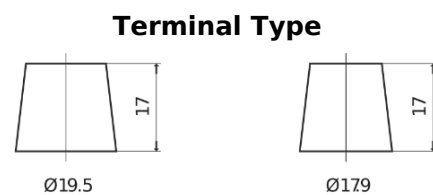

**Product overview**

Batteries for Trucks, Buses, Construction, Agriculture

**PowerPRO Agri&Construction FJ2353**

Part number	FJ2353
Technology	Flooded
EAN/GTIN	3661024046619
Voltage	12 V
Capacity	235.0 Ah
CCA	1450 A
Length	518 mm
Width	274 mm
Height	240 mm
Box size	D06
Polarity	ETN 3
Terminal Type	EN taper post
Hold Down	B0
Weights (subject of variation)	59.70 kg