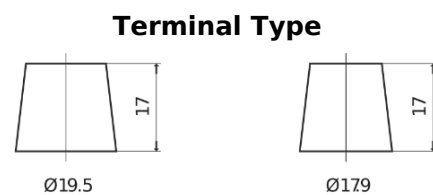

Product overview

Batteries for Trucks, Buses, Construction, Agriculture

PowerPRO Agri&Construction FJ2353

Part number	FJ2353
Technology	Flooded
EAN/GTIN	3661024046619
Voltage	12 V
Capacity	235.0 Ah
CCA	1450 A
Length	518 mm
Width	274 mm
Height	240 mm
Box size	D06
Polarity	ETN 3
Terminal Type	EN taper post
Hold Down	B0
Weights (subject of variation)	59.70 kg