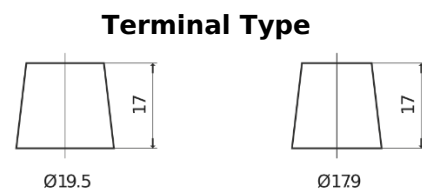

Product overview

Batteries for Trucks, Buses, Construction, Agriculture

PowerPRO Agri&Construction FJ2353

Part number	FJ2353
Technology	Flooded
EAN/GTIN	3661024046619
Voltage	12 V
Capacity	235.0 Ah
CCA	1450 A
Length	518 mm
Width	274 mm
Height	240 mm
Box size	D06
Polarity	ETN 3
Terminal Type	EN taper post
Hold Down	B0
Weights (subject of variation)	59.70 kg