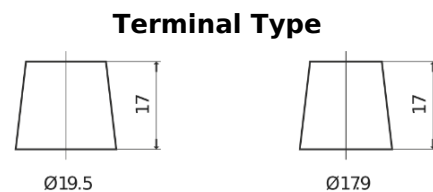

Product overview

Batteries for Trucks, Buses, Construction, Agriculture

PowerPRO Agri&Construction FJ1523

Part number	FJ1523
Technology	Flooded
EAN/GTIN	3661024046596
Voltage	12 V
Capacity	152.0 Ah
CCA	1130 A
Length	513 mm
Width	189 mm
Height	223 mm
Box size	D04
Polarity	ETN 3
Terminal Type	EN taper post
Hold Down	B0
Weights (subject of variation)	40.30 kg