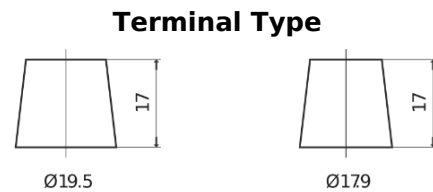

Product overview

Batteries for Trucks, Buses, Construction, Agriculture

PowerPRO Agri&Construction FJ1523

Part number	FJ1523
Technology	Flooded
EAN/GTIN	3661024046596
Voltage	12 V
Capacity	152.0 Ah
CCA	1130 A
Length	513 mm
Width	189 mm
Height	223 mm
Box size	D04
Polarity	ETN 3
Terminal Type	EN taper post
Hold Down	B0
Weights (subject of variation)	40.30 kg