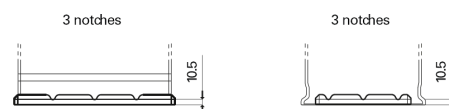

Product overview

Batteries for Trucks, Buses, Construction, Agriculture

PowerPRO Agri&Construction FJ1355

Part number	FJ1355
Technology	Flooded
EAN/GTIN	3661024046640
Voltage	12 V
Capacity	135.0 Ah
CCA	1000 A
Length	514 mm
Width	175 mm
Height	210 mm
Box size	DB8
Polarity	ETN 3
Terminal Type	EN taper post
Hold Down	B3
Weights (subject of variation)	36.00 kg

Polarity

Terminal Type

Positive Terminal

Negative Terminal

Hold Down

Design, features and specifications are subject to change without notice. We disclaim any representation or warranty, express or implied, concerning the data or recommendations, and in no event shall be liable for any loss or damage claimed to have arisen as a result. Some products may not be available in your local market.