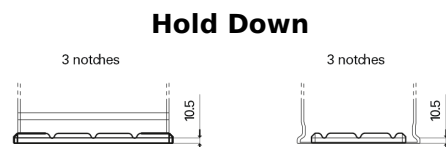

**Product overview**

Batteries for Trucks, Buses, Construction, Agriculture

**PowerPRO Agri&Construction FJ1355**

Part number	FJ1355
Technology	Flooded
EAN/GTIN	3661024046640
Voltage	12 V
Capacity	135.0 Ah
CCA	1000 A
Length	514 mm
Width	175 mm
Height	210 mm
Box size	DB8
Polarity	ETN 3
Terminal Type	EN taper post
Hold Down	B3
Weights (subject of variation)	36.00 kg