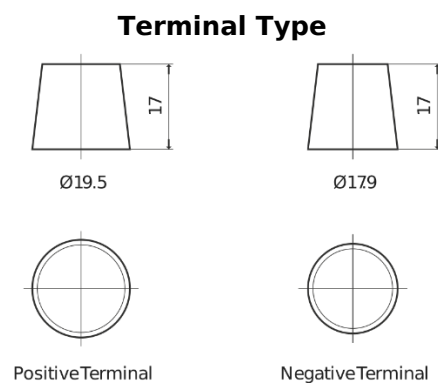

**Product overview**

Batteries for Trucks, Buses, Construction, Agriculture

**PowerPRO Agri&Construction FJ1355**

Part number	FJ1355
Technology	Flooded
EAN/GTIN	3661024046640
Voltage	12 V
Capacity	135.0 Ah
CCA	1000 A
Length	514 mm
Width	175 mm
Height	210 mm
Box size	DB8
Polarity	ETN 3
Terminal Type	EN taper post
Hold Down	B3
Weights (subject of variation)	36.00 kg