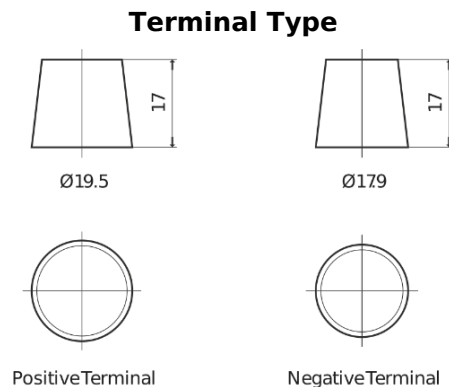

Product overview

Batteries for Trucks, Buses, Construction, Agriculture

StartPRO FG2254

Part number	FG2254
Technology	Flooded
EAN/GTIN	3661024047258
Voltage	12 V
Capacity	225.0 Ah
CCA	1200 A
Length	518 mm
Width	274 mm
Height	240 mm
Box size	D06
Polarity	ETN 4
Terminal Type	EN taper post
Hold Down	B0
Weights (subject of variation)	54.90 kg