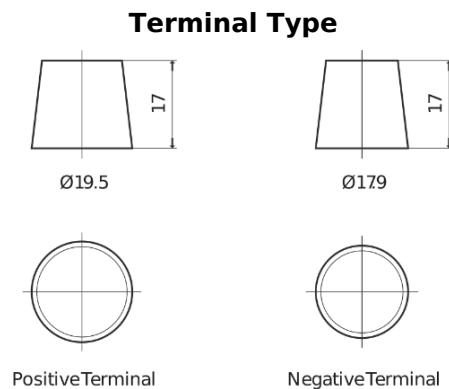

**Product overview**

Batteries for Trucks, Buses, Construction, Agriculture

**StartPRO FG2253**

Part number	FG2253
Technology	Flooded
EAN/GTIN	3661024047241
Voltage	12 V
Capacity	225.0 Ah
CCA	1200 A
Length	518 mm
Width	274 mm
Height	240 mm
Box size	D06
Polarity	ETN 3
Terminal Type	EN taper post
Hold Down	B0
Weights (subject of variation)	54.90 kg