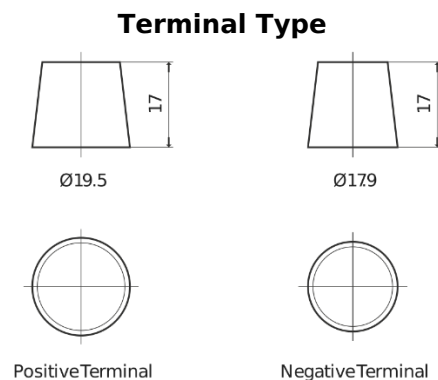

Product overview

Batteries for Trucks, Buses, Construction, Agriculture

StartPRO FG1803

Part number	FG1803
Technology	Flooded
EAN/GTIN	3661024045445
Voltage	12 V
Capacity	180.0 Ah
CCA	1000 A
Length	513 mm
Width	223 mm
Height	223 mm
Box size	D05
Polarity	ETN 3
Terminal Type	EN taper post
Hold Down	B0
Weights (subject of variation)	42.80 kg