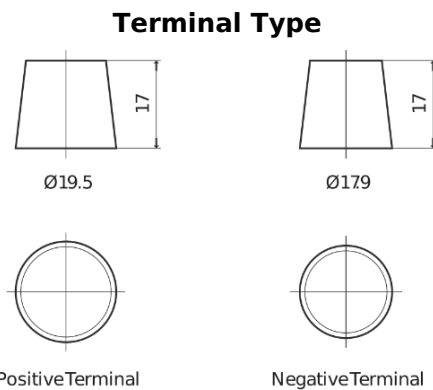

Product overview

Batteries for Trucks, Buses, Construction, Agriculture

StartPRO FG1803

Part number	FG1803
Technology	Flooded
EAN/GTIN	3661024045445
Voltage	12 V
Capacity	180.0 Ah
CCA	1000 A
Length	513 mm
Width	223 mm
Height	223 mm
Box size	D05
Polarity	ETN 3
Terminal Type	EN taper post
Hold Down	B0
Weights (subject of variation)	42.80 kg