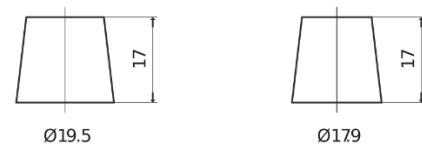

Product overview

Batteries for Cars

Classic EC440

Part number	EC440
Technology	Flooded
EAN/GTIN	3661024034784
Voltage	12 V
Capacity	44 Ah
CCA	360 A
Length	207 mm
Width	175 mm
Height	190 mm
Box size	L01
Polarity	ETN 0
Terminal Type	EN taper post
Hold Down	B13
Weights (subject of variation)	11.10 kg

Polarity

Terminal Type

Positive Terminal

Negative Terminal

Hold Down

Design, features and specifications are subject to change without notice. We disclaim any representation or warranty, express or implied, concerning the data or recommendations, and in no event shall be liable for any loss or damage claimed to have arisen as a result. Some products may not be available in your local market.