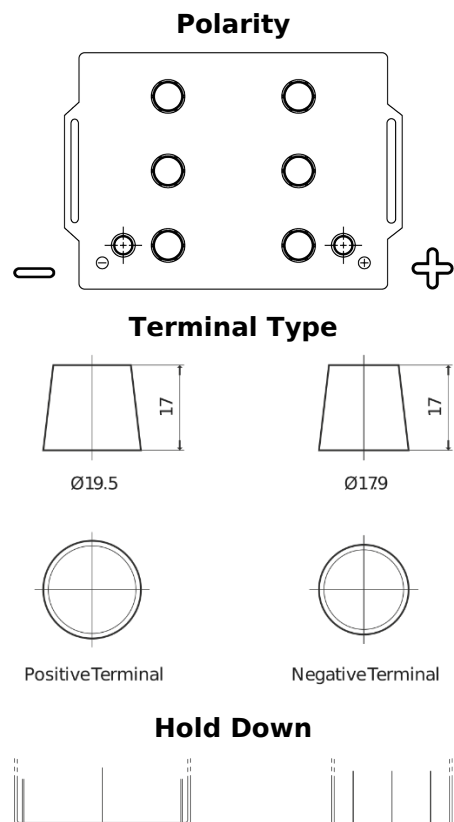

Product overview

Batteries for Trucks, Buses, Construction, Agriculture

StartPRO FG145A

Part number	FG145A
Technology	Flooded
EAN/GTIN	3661024045551
Voltage	12 V
Capacity	145.0 Ah
CCA	1000 A
Length	360 mm
Width	253 mm
Height	240 mm
Box size	F21
Polarity	ETN 6
Terminal Type	EN taper post
Hold Down	B0
Weights (subject of variation)	38.10 kg