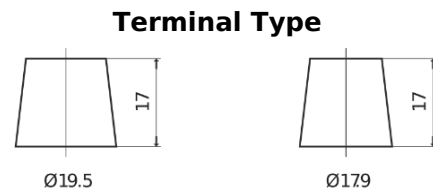

**Product overview**

Batteries for Trucks, Buses, Construction, Agriculture

**StartPRO FG1403**

Part number	FG1403
Technology	Flooded
EAN/GTIN	3661024045421
Voltage	12 V
Capacity	140.0 Ah
CCA	800 A
Length	513 mm
Width	189 mm
Height	223 mm
Box size	D04
Polarity	ETN 3
Terminal Type	EN taper post
Hold Down	B0
Weights (subject of variation)	34.10 kg