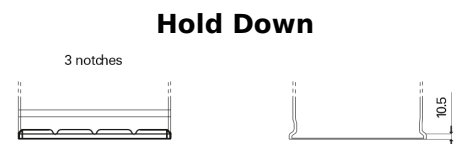

**Product overview**

Batteries for Trucks, Buses, Construction, Agriculture

**StartPRO FG1402**

Part number	FG1402
Technology	Flooded
EAN/GTIN	3661024045346
Voltage	12 V
Capacity	140.0 Ah
CCA	900 A
Length	508 mm
Width	175 mm
Height	205 mm
Box size	ATM
Polarity	ETN 0
Terminal Type	EN taper post
Hold Down	B1
Weights (subject of variation)	33.80 kg