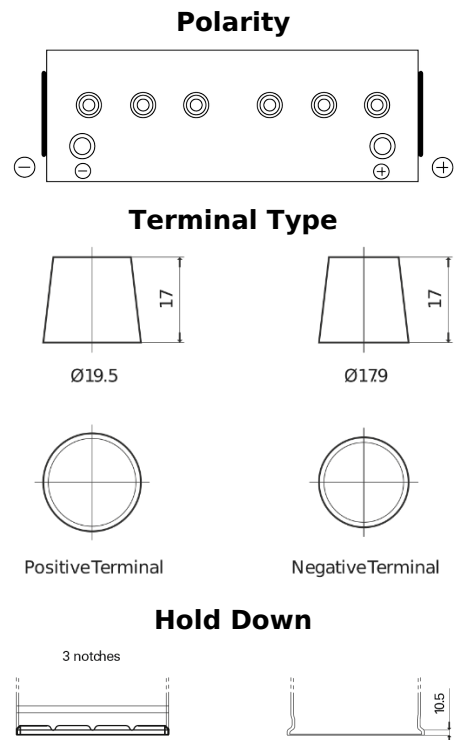

**Product overview**

Batteries for Trucks, Buses, Construction, Agriculture

**StartPRO FG1402**

|                                |               |
|--------------------------------|---------------|
| Part number                    | FG1402        |
| Technology                     | Flooded       |
| EAN/GTIN                       | 3661024045346 |
| Voltage                        | 12 V          |
| Capacity                       | 140.0 Ah      |
| CCA                            | 900 A         |
| Length                         | 508 mm        |
| Width                          | 175 mm        |
| Height                         | 205 mm        |
| Box size                       | ATM           |
| Polarity                       | ETN 0         |
| Terminal Type                  | EN taper post |
| Hold Down                      | B1            |
| Weights (subject of variation) | 33.80 kg      |