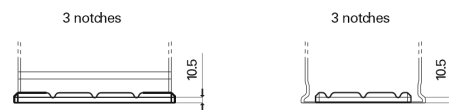

Product overview

Batteries for Trucks, Buses, Construction, Agriculture

StartPRO FG1355

Part number	FG1355
Technology	Flooded
EAN/GTIN	3661024045520
Voltage	12 V
Capacity	135.0 Ah
CCA	1000 A
Length	514 mm
Width	175 mm
Height	210 mm
Box size	DB8
Polarity	ETN 3
Terminal Type	EN taper post
Hold Down	B3
Weights (subject of variation)	36.00 kg

Polarity

Terminal Type

Positive Terminal

Negative Terminal

Hold Down

Design, features and specifications are subject to change without notice. We disclaim any representation or warranty, express or implied, concerning the data or recommendations, and in no event shall be liable for any loss or damage claimed to have arisen as a result. Some products may not be available in your local market.