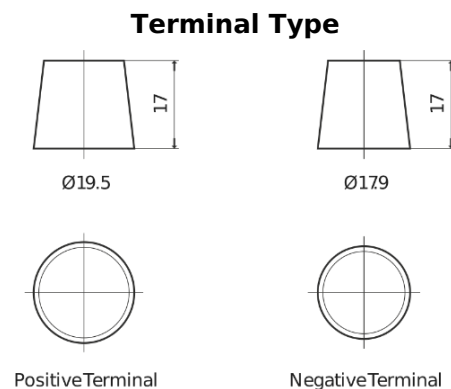

Product overview

Batteries for Trucks, Buses, Construction, Agriculture

StartPRO FG1353

Part number	FG1353
Technology	Flooded
EAN/GTIN	3661024045544
Voltage	12 V
Capacity	135.0 Ah
CCA	1000 A
Length	514 mm
Width	218 mm
Height	210 mm
Box size	DB9
Polarity	ETN 3
Terminal Type	EN taper post
Hold Down	B0
Weights (subject of variation)	39.80 kg