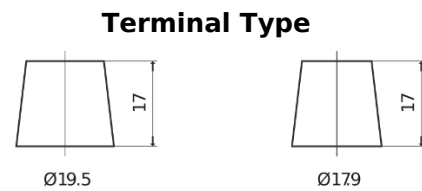

**Product overview**

Batteries for Trucks, Buses, Construction, Agriculture

**StartPRO FG1353**

Part number	FG1353
Technology	Flooded
EAN/GTIN	3661024045544
Voltage	12 V
Capacity	135.0 Ah
CCA	1000 A
Length	514 mm
Width	218 mm
Height	210 mm
Box size	DB9
Polarity	ETN 3
Terminal Type	EN taper post
Hold Down	B0
Weights (subject of variation)	39.80 kg