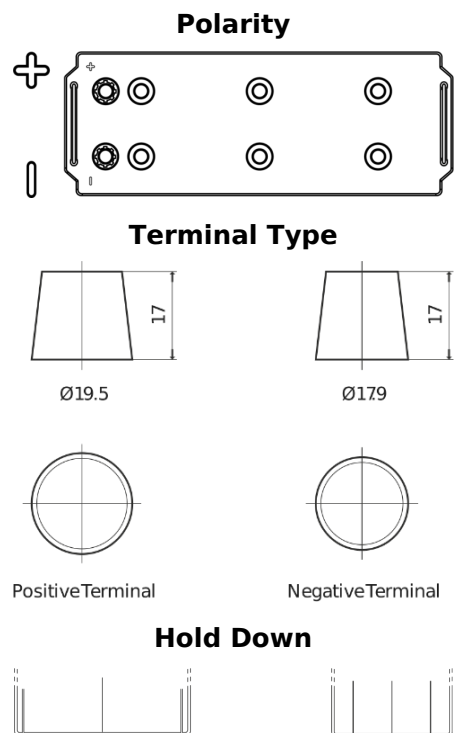

**Product overview**

Batteries for Trucks, Buses, Construction, Agriculture

**StartPRO FG1203**

Part number	FG1203
Technology	Flooded
EAN/GTIN	3661024046541
Voltage	12 V
Capacity	120.0 Ah
CCA	680 A
Length	513 mm
Width	189 mm
Height	223 mm
Box size	D04
Polarity	ETN 3
Terminal Type	EN taper post
Hold Down	B0
Weights (subject of variation)	32.50 kg