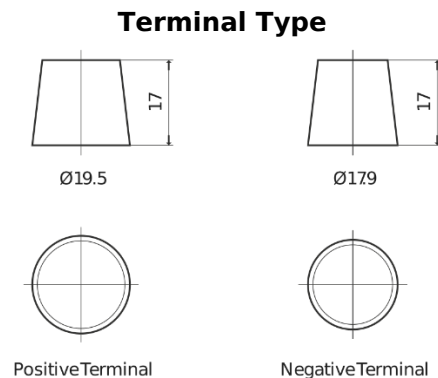

Product overview

Batteries for Marine and Leisure

Vintage EU77-6

Part number	EU77-6
Technology	Flooded
EAN/GTIN	3661024036177
Voltage	6 V
Capacity	77 Ah
CCA	650 A
Length	215 mm
Width	169 mm
Height	184 mm
Box size	H02
Polarity	ETN 0
Terminal Type	EN taper post
Hold Down	B6
Weights (subject of variation)	11.10 kg