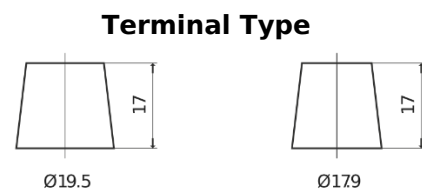

Product overview

Batteries for Trucks, Buses, Construction, Agriculture

PowerPRO FF2353

Part number	FF2353
Technology	Flooded
EAN/GTIN	3661024045322
Voltage	12 V
Capacity	235.0 Ah
CCA	1300 A
Length	518 mm
Width	274 mm
Height	240 mm
Box size	D06
Polarity	ETN 3
Terminal Type	EN taper post
Hold Down	B0
Weights (subject of variation)	56.30 kg