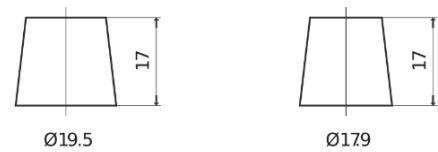

Terminal Type

Positive Terminal

Negative Terminal