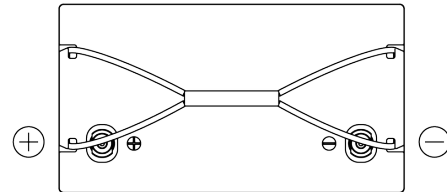

Product overview

Batteries for Marine and Leisure

Equipment Li-Ion EV1300/24

Part number	EV1300/24
Technology	Li-Ion
EAN/GTIN	3661024037693
Voltage	24 V
Capacity	50 Ah
Watt hour	1300 Wh
Length	307 mm
Width	170 mm
Height	216 mm
Box size	G77
Polarity	ETN 1
Terminal Type	Female M8
Hold Down	B0
Weights (subject of variation)	12.00 kg

Polarity

Terminal Type

Hold Down

Design, features and specifications are subject to change without notice. We disclaim any representation or warranty, express or implied, concerning the data or recommendations, and in no event shall be liable for any loss or damage claimed to have arisen as a result. Some products may not be available in your local market.