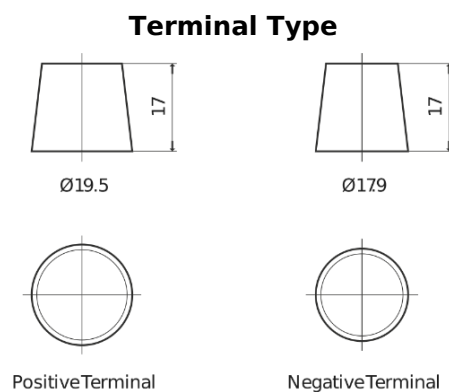

Product overview

Batteries for Trucks, Buses, Construction, Agriculture

StrongPRO EFB+ FE2353

Part number	FE2353
Technology	EFB
EAN/GTIN	3661024046534
Voltage	12 V
Capacity	235.0 Ah
CCA	1200 A
Length	518 mm
Width	274 mm
Height	240 mm
Box size	D06
Polarity	ETN 3
Terminal Type	EN taper post
Hold Down	B0
Weights (subject of variation)	58.20 kg