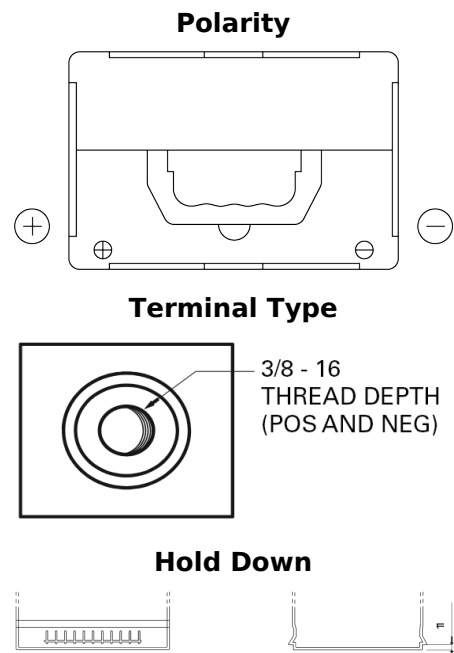

Product overview

Batteries for Cars

Formula FB558

Part number	FB558
Technology	Flooded
EAN/GTIN	3661024046985
Voltage	12 V
Capacity	55 Ah
CCA	620 A
Length	230 mm
Width	180 mm
Height	186 mm
Box size	G75
Polarity	ETN 1
Terminal Type	SAE S 3/8" side Terminal
Hold Down	B7
Weights (subject of variation)	14.20 kg