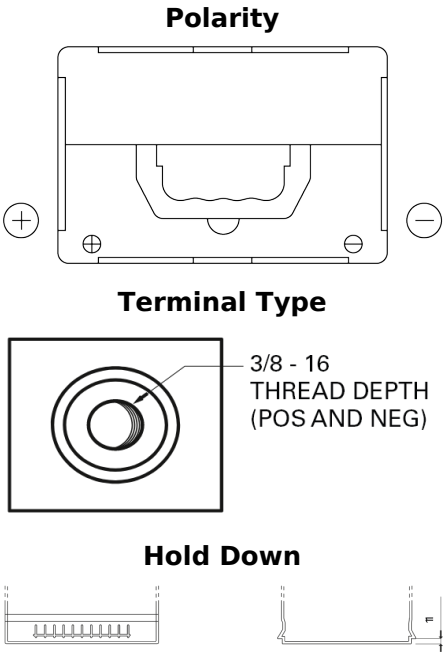

Product overview

Batteries for Cars

Formula FB558

Part number	FB558
Technology	Flooded
EAN/GTIN	3661024046985
Voltage	12 V
Capacity	55 Ah
CCA	620 A
Length	230 mm
Width	180 mm
Height	186 mm
Box size	G75
Polarity	ETN 1
Terminal Type	SAE S 3/8" side Terminal
Hold Down	B7
Weights (subject of variation)	14.20 kg