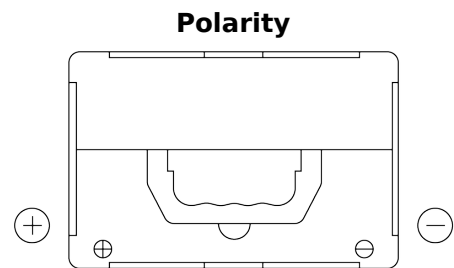

**Product overview**

Batteries for Cars

**Excell EB558**

Part number	EB558
Technology	Flooded
EAN/GTIN	3661024037419
Voltage	12 V
Capacity	55 Ah
CCA	620 A
Length	230 mm
Width	180 mm
Height	186 mm
Box size	G75
Polarity	ETN 1
Terminal Type	SAE S 3/8" side Terminal
Hold Down	B7
Weights (subject of variation)	14.20 kg