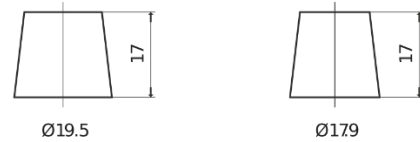

**Product overview**

Batteries for Cars

**Standard FC900**

Part number	FC900
Technology	Flooded
EAN/GTIN	3661024044837
Voltage	12 V
Capacity	90.0 Ah
CCA	720 A
Length	353 mm
Width	175 mm
Height	190 mm
Box size	L05
Polarity	ETN 0
Terminal Type	EN taper post
Hold Down	B13
Weights (subject of variation)	20.50 kg

**Polarity**

**Terminal Type**

Positive Terminal

Negative Terminal

**Hold Down**

Design, features and specifications are subject to change without notice. We disclaim any representation or warranty, express or implied, concerning the data or recommendations, and in no event shall be liable for any loss or damage claimed to have arisen as a result. Some products may not be available in your local market.