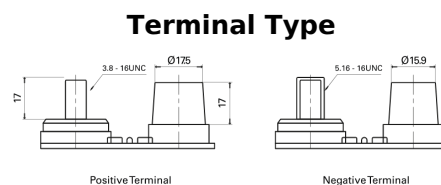

**Product overview**

Batteries for Trucks, Buses, Construction, Agriculture

**PowerPRO Agri&Construction EJ050C**

Part number	EJ050C
Technology	AGM
EAN/GTIN	3661024036979
Voltage	12 V
Capacity	50 Ah
CCA	800 A
Length	260 mm
Width	173 mm
Height	206 mm
Box size	G34
Polarity	ETN 1
Terminal Type	SAE M 3/8"- 5/16" taper&stud
Hold Down	B7
Weights (subject of variation)	17.90 kg