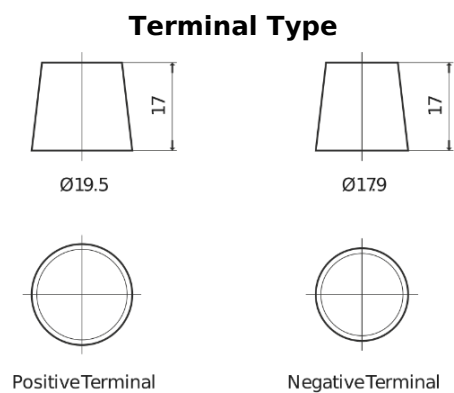

Product overview

Batteries for Cars

Standard FC652

| | |
|--------------------------------|---------------|
| Part number | FC652 |
| Technology | Flooded |
| EAN/GTIN | 3661024044868 |
| Voltage | 12 V |
| Capacity | 65.0 Ah |
| CCA | 540 A |
| Length | 278 mm |
| Width | 175 mm |
| Height | 175 mm |
| Box size | LB3 |
| Polarity | ETN 0 |
| Terminal Type | EN taper post |
| Hold Down | B13 |
| Weights (subject of variation) | 14.50 kg |