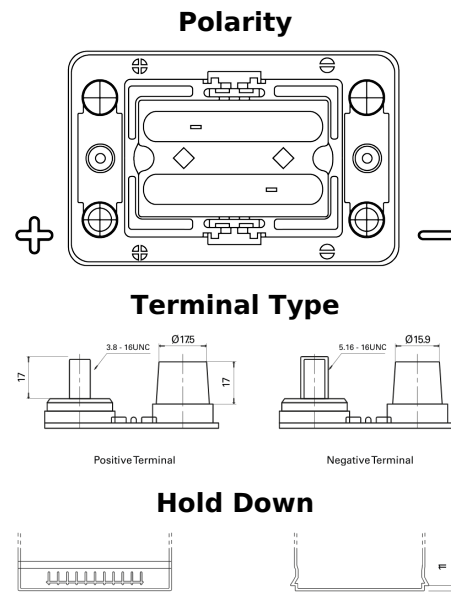

Product overview

Batteries for Trucks, Buses, Construction, Agriculture

PowerPRO Agri&Construction EJ050C

Part number	EJ050C
Technology	AGM
EAN/GTIN	3661024036979
Voltage	12 V
Capacity	50 Ah
CCA	800 A
Length	260 mm
Width	173 mm
Height	206 mm
Box size	G34
Polarity	ETN 1
Terminal Type	SAE M 3/8" - 5/16" taper&stud
Hold Down	B7
Weights (subject of variation)	17.90 kg