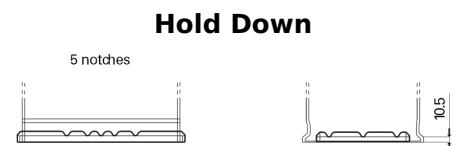

Product overview

Batteries for Cars

Standard FC652

| | |
|--------------------------------|---------------|
| Part number | FC652 |
| Technology | Flooded |
| EAN/GTIN | 3661024044868 |
| Voltage | 12 V |
| Capacity | 65.0 Ah |
| CCA | 540 A |
| Length | 278 mm |
| Width | 175 mm |
| Height | 175 mm |
| Box size | LB3 |
| Polarity | ETN 0 |
| Terminal Type | EN taper post |
| Hold Down | B13 |
| Weights (subject of variation) | 14.50 kg |