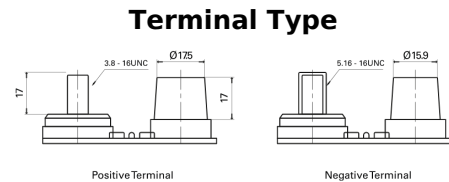

**Product overview**

Batteries for Marine and Leisure

**Start AGM EM1000**

Part number	EM1000
Technology	AGM
EAN/GTIN	3661024036023
Voltage	12 V
Capacity	50 Ah
CCA	800 A
MCA	1000
Length	260 mm
Width	173 mm
Height	206 mm
Box size	G34
Polarity	ETN 1
Terminal Type	SAE M 3/8" - 5/16" taper&stud
Hold Down	B7
Weights (subject of variation)	17.90 kg