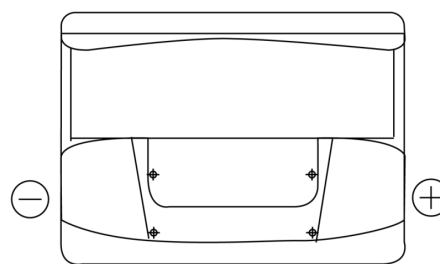

**Product overview**

Batteries for Cars

**Standard FC550**

Part number	FC550
Technology	Flooded
EAN/GTIN	3661024044806
Voltage	12 V
Capacity	55.0 Ah
CCA	460 A
Length	242 mm
Width	175 mm
Height	190 mm
Box size	L02
Polarity	ETN 0
Terminal Type	EN taper post
Hold Down	B13
Weights (subject of variation)	13.50 kg

**Polarity**

**Terminal Type**

**Hold Down**

Design, features and specifications are subject to change without notice. We disclaim any representation or warranty, express or implied, concerning the data or recommendations, and in no event shall be liable for any loss or damage claimed to have arisen as a result. Some products may not be available in your local market.