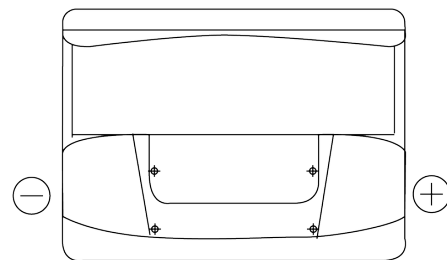

Product overview

Batteries for Cars

Standard FC550

Part number	FC550
Technology	Flooded
EAN/GTIN	3661024044806
Voltage	12 V
Capacity	55.0 Ah
CCA	460 A
Length	242 mm
Width	175 mm
Height	190 mm
Box size	L02
Polarity	ETN 0
Terminal Type	EN taper post
Hold Down	B13
Weights (subject of variation)	13.50 kg

Polarity

Terminal Type

Positive Terminal

Negative Terminal

Hold Down

Design, features and specifications are subject to change without notice. We disclaim any representation or warranty, express or implied, concerning the data or recommendations, and in no event shall be liable for any loss or damage claimed to have arisen as a result. Some products may not be available in your local market.