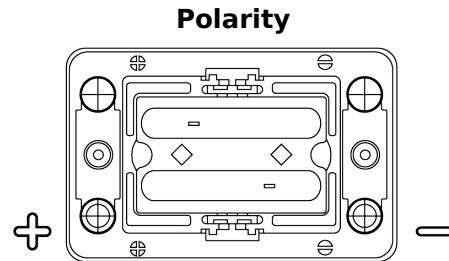

**Product overview**

Batteries for Marine and Leisure

**Start AGM EM1000**

Part number	EM1000
Technology	AGM
EAN/GTIN	3661024036023
Voltage	12 V
Capacity	50 Ah
CCA	800 A
MCA	1000
Length	260 mm
Width	173 mm
Height	206 mm
Box size	G34
Polarity	ETN 1
Terminal Type	SAE M 3/8" - 5/16" taper&stud
Hold Down	B7
Weights (subject of variation)	17.90 kg