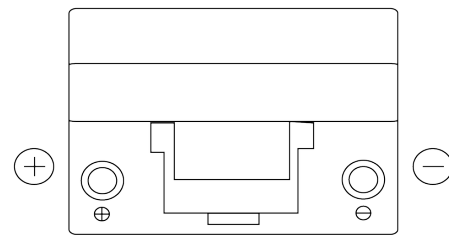

Product overview

Batteries for Cars

Formula FB955

Part number	FB955
Technology	Flooded
EAN/GTIN	3661024044462
Voltage	12 V
Capacity	95.0 Ah
CCA	760 A
Length	306 mm
Width	173 mm
Height	222 mm
Box size	D31
Polarity	ETN 1
Terminal Type	EN taper post
Hold Down	Korean B1
Weights (subject of variation)	20.60 kg

Polarity

Terminal Type

Positive Terminal

Negative Terminal

Hold Down

Design, features and specifications are subject to change without notice. We disclaim any representation or warranty, express or implied, concerning the data or recommendations, and in no event shall be liable for any loss or damage claimed to have arisen as a result. Some products may not be available in your local market.