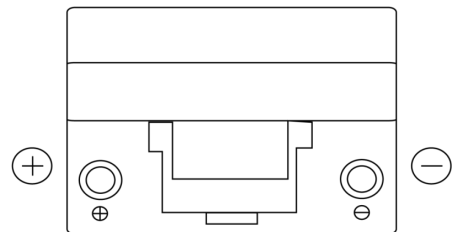

Product overview

Batteries for Cars

Formula FB955

Part number	FB955
Technology	Flooded
EAN/GTIN	3661024044462
Voltage	12 V
Capacity	95.0 Ah
CCA	760 A
Length	306 mm
Width	173 mm
Height	222 mm
Box size	D31
Polarity	ETN 1
Terminal Type	EN taper post
Hold Down	Korean B1
Weights (subject of variation)	20.60 kg

Polarity

Terminal Type

Positive Terminal

Negative Terminal

Hold Down

Design, features and specifications are subject to change without notice. We disclaim any representation or warranty, express or implied, concerning the data or recommendations, and in no event shall be liable for any loss or damage claimed to have arisen as a result. Some products may not be available in your local market.