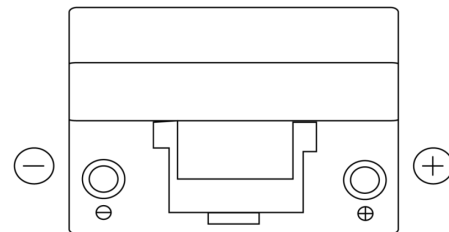

**Product overview**

Batteries for Cars

**Formula FB954**

Part number	FB954
Technology	Flooded
EAN/GTIN	3661024044455
Voltage	12 V
Capacity	95.0 Ah
CCA	760 A
Length	306 mm
Width	173 mm
Height	222 mm
Box size	D31
Polarity	ETN 0
Terminal Type	EN taper post
Hold Down	Korean B1
Weights (subject of variation)	20.60 kg

**Polarity**

**Terminal Type**

Positive Terminal

Negative Terminal

**Hold Down**

Design, features and specifications are subject to change without notice. We disclaim any representation or warranty, express or implied, concerning the data or recommendations, and in no event shall be liable for any loss or damage claimed to have arisen as a result. Some products may not be available in your local market.