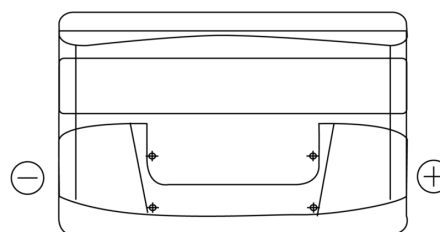

Product overview

Batteries for Cars

Formula FB950

Part number	FB950
Technology	Flooded
EAN/GTIN	3661024044585
Voltage	12 V
Capacity	95.0 Ah
CCA	800 A
Length	353 mm
Width	175 mm
Height	190 mm
Box size	L05
Polarity	ETN 0
Terminal Type	EN taper post
Hold Down	B13
Weights (subject of variation)	21.60 kg

Polarity

Terminal Type

Ø19.5

Ø179

Positive Terminal

Negative Terminal

Hold Down

Design, features and specifications are subject to change without notice. We disclaim any representation or warranty, express or implied, concerning the data or recommendations, and in no event shall be liable for any loss or damage claimed to have arisen as a result. Some products may not be available in your local market.