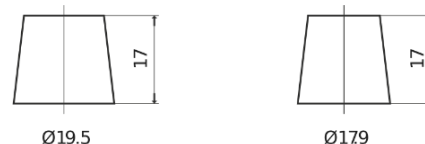

Product overview

Batteries for Cars

Formula FB950

Part number	FB950
Technology	Flooded
EAN/GTIN	3661024044585
Voltage	12 V
Capacity	95.0 Ah
CCA	800 A
Length	353 mm
Width	175 mm
Height	190 mm
Box size	L05
Polarity	ETN 0
Terminal Type	EN taper post
Hold Down	B13
Weights (subject of variation)	21.60 kg

Polarity

Terminal Type

Ø19.5

Ø179

Positive Terminal

Negative Terminal

Hold Down

Design, features and specifications are subject to change without notice. We disclaim any representation or warranty, express or implied, concerning the data or recommendations, and in no event shall be liable for any loss or damage claimed to have arisen as a result. Some products may not be available in your local market.