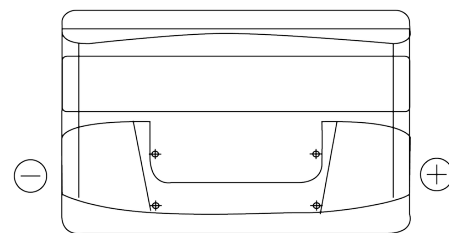

Product overview

Batteries for Cars

Formula FB950

Part number	FB950
Technology	Flooded
EAN/GTIN	3661024044585
Voltage	12 V
Capacity	95.0 Ah
CCA	800 A
Length	353 mm
Width	175 mm
Height	190 mm
Box size	L05
Polarity	ETN 0
Terminal Type	EN taper post
Hold Down	B13
Weights (subject of variation)	21.60 kg

Polarity

Terminal Type

Hold Down

Design, features and specifications are subject to change without notice. We disclaim any representation or warranty, express or implied, concerning the data or recommendations, and in no event shall be liable for any loss or damage claimed to have arisen as a result. Some products may not be available in your local market.