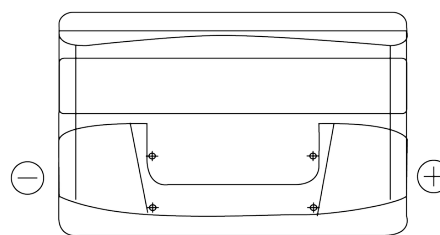

Product overview

Batteries for Cars

Formula FB852

Part number	FB852
Technology	Flooded
EAN/GTIN	3661024044660
Voltage	12 V
Capacity	85.0 Ah
CCA	760 A
Length	353 mm
Width	175 mm
Height	175 mm
Box size	LB5
Polarity	ETN 0
Terminal Type	EN taper post
Hold Down	B13
Weights (subject of variation)	19.40 kg

Polarity

Terminal Type

Hold Down

Design, features and specifications are subject to change without notice. We disclaim any representation or warranty, express or implied, concerning the data or recommendations, and in no event shall be liable for any loss or damage claimed to have arisen as a result. Some products may not be available in your local market.