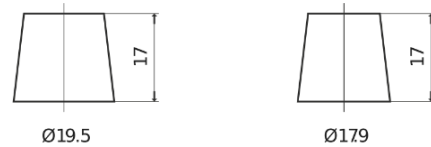

Product overview

Batteries for Cars

Formula FB852

Part number	FB852
Technology	Flooded
EAN/GTIN	3661024044660
Voltage	12 V
Capacity	85.0 Ah
CCA	760 A
Length	353 mm
Width	175 mm
Height	175 mm
Box size	LB5
Polarity	ETN 0
Terminal Type	EN taper post
Hold Down	B13
Weights (subject of variation)	19.40 kg

Polarity

Terminal Type

Positive Terminal

Negative Terminal

Hold Down

Design, features and specifications are subject to change without notice. We disclaim any representation or warranty, express or implied, concerning the data or recommendations, and in no event shall be liable for any loss or damage claimed to have arisen as a result. Some products may not be available in your local market.