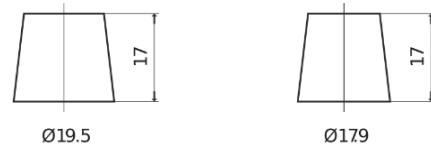

**Product overview**

Batteries for Cars

**Formula FB852**

Part number	FB852
Technology	Flooded
EAN/GTIN	3661024044660
Voltage	12 V
Capacity	85.0 Ah
CCA	760 A
Length	353 mm
Width	175 mm
Height	175 mm
Box size	LB5
Polarity	ETN 0
Terminal Type	EN taper post
Hold Down	B13
Weights (subject of variation)	19.40 kg

**Polarity**

**Terminal Type**

Positive Terminal

Negative Terminal

**Hold Down**

Design, features and specifications are subject to change without notice. We disclaim any representation or warranty, express or implied, concerning the data or recommendations, and in no event shall be liable for any loss or damage claimed to have arisen as a result. Some products may not be available in your local market.