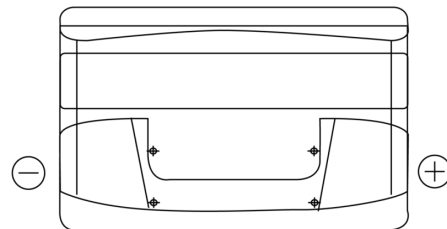

**Product overview**

Batteries for Cars

**Formula FB852**

Part number	FB852
Technology	Flooded
EAN/GTIN	3661024044660
Voltage	12 V
Capacity	85.0 Ah
CCA	760 A
Length	353 mm
Width	175 mm
Height	175 mm
Box size	LB5
Polarity	ETN 0
Terminal Type	EN taper post
Hold Down	B13
Weights (subject of variation)	19.40 kg

**Polarity**

**Terminal Type**

Positive Terminal

Negative Terminal

**Hold Down**

Design, features and specifications are subject to change without notice. We disclaim any representation or warranty, express or implied, concerning the data or recommendations, and in no event shall be liable for any loss or damage claimed to have arisen as a result. Some products may not be available in your local market.