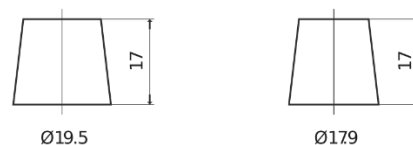

Terminal Type