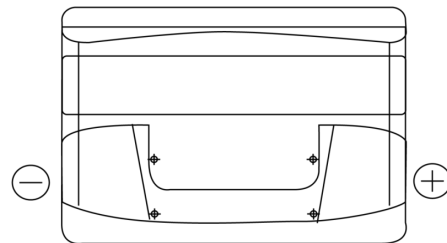

**Product overview**

Batteries for Cars

**Formula FB802**

Part number	FB802
Technology	Flooded
EAN/GTIN	3661024044653
Voltage	12 V
Capacity	80.0 Ah
CCA	700 A
Length	315 mm
Width	175 mm
Height	175 mm
Box size	LB4
Polarity	ETN 0
Terminal Type	EN taper post
Hold Down	B13
Weights (subject of variation)	17.80 kg

**Polarity**

**Terminal Type**

Positive Terminal

Negative Terminal

**Hold Down**

Design, features and specifications are subject to change without notice. We disclaim any representation or warranty, express or implied, concerning the data or recommendations, and in no event shall be liable for any loss or damage claimed to have arisen as a result. Some products may not be available in your local market.