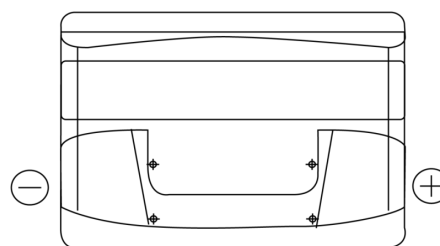

Product overview

Batteries for Cars

Formula FB802

Part number	FB802
Technology	Flooded
EAN/GTIN	3661024044653
Voltage	12 V
Capacity	80.0 Ah
CCA	700 A
Length	315 mm
Width	175 mm
Height	175 mm
Box size	LB4
Polarity	ETN 0
Terminal Type	EN taper post
Hold Down	B13
Weights (subject of variation)	17.80 kg

Polarity

Terminal Type

Positive Terminal

Negative Terminal

Hold Down

Design, features and specifications are subject to change without notice. We disclaim any representation or warranty, express or implied, concerning the data or recommendations, and in no event shall be liable for any loss or damage claimed to have arisen as a result. Some products may not be available in your local market.