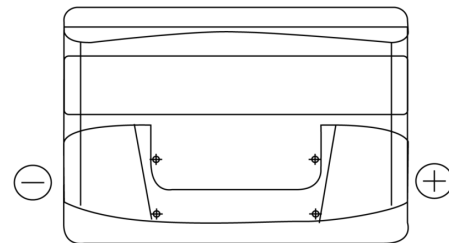

**Product overview**

Batteries for Cars

**Formula FB802**

Part number	FB802
Technology	Flooded
EAN/GTIN	3661024044653
Voltage	12 V
Capacity	80.0 Ah
CCA	700 A
Length	315 mm
Width	175 mm
Height	175 mm
Box size	LB4
Polarity	ETN 0
Terminal Type	EN taper post
Hold Down	B13
Weights (subject of variation)	17.80 kg

**Polarity**

**Terminal Type**

**Hold Down**

Design, features and specifications are subject to change without notice. We disclaim any representation or warranty, express or implied, concerning the data or recommendations, and in no event shall be liable for any loss or damage claimed to have arisen as a result. Some products may not be available in your local market.