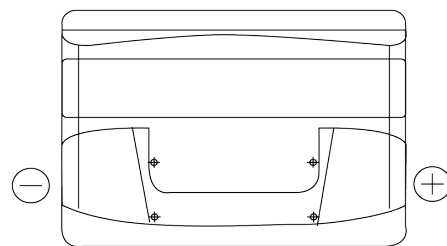

Product overview

Batteries for Cars

Formula FB800

Part number	FB800
Technology	Flooded
EAN/GTIN	3661024046244
Voltage	12 V
Capacity	80.0 Ah
CCA	640 A
Length	315 mm
Width	175 mm
Height	190 mm
Box size	L04
Polarity	ETN 0
Terminal Type	EN taper post
Hold Down	B13
Weights (subject of variation)	19.00 kg

Polarity

Terminal Type

Positive Terminal

Negative Terminal

Hold Down

Design, features and specifications are subject to change without notice. We disclaim any representation or warranty, express or implied, concerning the data or recommendations, and in no event shall be liable for any loss or damage claimed to have arisen as a result. Some products may not be available in your local market.