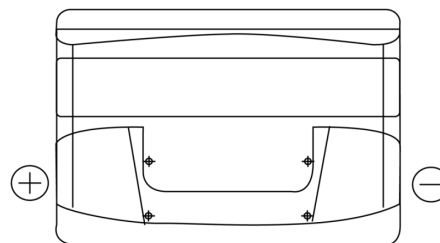

Product overview

Batteries for Cars

Formula FB741

Part number	FB741
Technology	Flooded
EAN/GTIN	3661024044561
Voltage	12 V
Capacity	74.0 Ah
CCA	680 A
Length	278 mm
Width	175 mm
Height	190 mm
Box size	L03
Polarity	ETN 1
Terminal Type	EN taper post
Hold Down	B13
Weights (subject of variation)	16.60 kg

Polarity

Terminal Type

Positive Terminal

Negative Terminal

Hold Down

Design, features and specifications are subject to change without notice. We disclaim any representation or warranty, express or implied, concerning the data or recommendations, and in no event shall be liable for any loss or damage claimed to have arisen as a result. Some products may not be available in your local market.