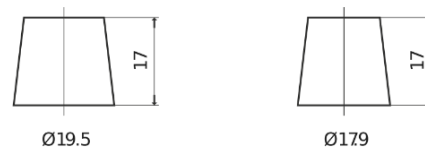

Product overview

Batteries for Cars

Formula FB741

Part number	FB741
Technology	Flooded
EAN/GTIN	3661024044561
Voltage	12 V
Capacity	74.0 Ah
CCA	680 A
Length	278 mm
Width	175 mm
Height	190 mm
Box size	L03
Polarity	ETN 1
Terminal Type	EN taper post
Hold Down	B13
Weights (subject of variation)	16.60 kg

Polarity

Terminal Type

Positive Terminal

Negative Terminal

Hold Down

Design, features and specifications are subject to change without notice. We disclaim any representation or warranty, express or implied, concerning the data or recommendations, and in no event shall be liable for any loss or damage claimed to have arisen as a result. Some products may not be available in your local market.