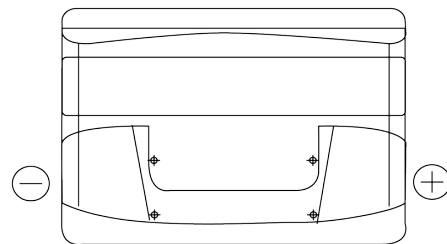

**Product overview**

Batteries for Cars

**Formula FB740**

Part number	FB740
Technology	Flooded
EAN/GTIN	3661024044554
Voltage	12 V
Capacity	74.0 Ah
CCA	680 A
Length	278 mm
Width	175 mm
Height	190 mm
Box size	L03
Polarity	ETN 0
Terminal Type	EN taper post
Hold Down	B13
Weights (subject of variation)	16.60 kg

**Polarity**

**Terminal Type**

Positive Terminal

Negative Terminal

**Hold Down**

Design, features and specifications are subject to change without notice. We disclaim any representation or warranty, express or implied, concerning the data or recommendations, and in no event shall be liable for any loss or damage claimed to have arisen as a result. Some products may not be available in your local market.