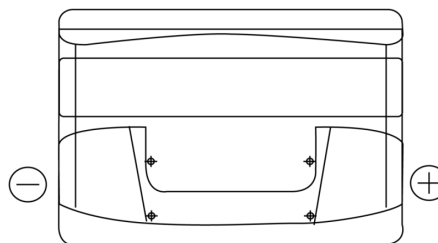

Product overview

Batteries for Cars

Formula FB740

Part number	FB740
Technology	Flooded
EAN/GTIN	3661024044554
Voltage	12 V
Capacity	74.0 Ah
CCA	680 A
Length	278 mm
Width	175 mm
Height	190 mm
Box size	L03
Polarity	ETN 0
Terminal Type	EN taper post
Hold Down	B13
Weights (subject of variation)	16.60 kg

Polarity

Terminal Type

Hold Down

Design, features and specifications are subject to change without notice. We disclaim any representation or warranty, express or implied, concerning the data or recommendations, and in no event shall be liable for any loss or damage claimed to have arisen as a result. Some products may not be available in your local market.