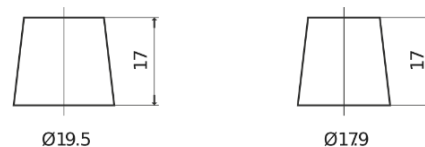

Product overview

Batteries for Cars

Formula FB740

Part number	FB740
Technology	Flooded
EAN/GTIN	3661024044554
Voltage	12 V
Capacity	74.0 Ah
CCA	680 A
Length	278 mm
Width	175 mm
Height	190 mm
Box size	L03
Polarity	ETN 0
Terminal Type	EN taper post
Hold Down	B13
Weights (subject of variation)	16.60 kg

Polarity

Terminal Type

Positive Terminal

Negative Terminal

Hold Down

Design, features and specifications are subject to change without notice. We disclaim any representation or warranty, express or implied, concerning the data or recommendations, and in no event shall be liable for any loss or damage claimed to have arisen as a result. Some products may not be available in your local market.