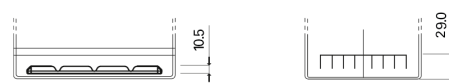

Product overview

Batteries for Cars

Formula FB705

| | |
|--------------------------------|---------------|
| Part number | FB705 |
| Technology | Flooded |
| EAN/GTIN | 3661024044448 |
| Voltage | 12 V |
| Capacity | 70.0 Ah |
| CCA | 540 A |
| Length | 270 mm |
| Width | 173 mm |
| Height | 222 mm |
| Box size | D26 |
| Polarity | ETN 1 |
| Terminal Type | EN taper post |
| Hold Down | Korean B1+B6 |
| Weights (subject of variation) | 16.10 kg |

Polarity

Terminal Type

Hold Down

Design, features and specifications are subject to change without notice. We disclaim any representation or warranty, express or implied, concerning the data or recommendations, and in no event shall be liable for any loss or damage claimed to have arisen as a result. Some products may not be available in your local market.