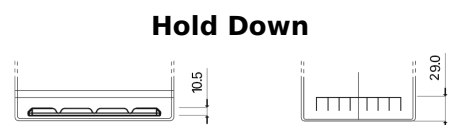

Product overview

Batteries for Cars

Formula FB705

Part number	FB705
Technology	Flooded
EAN/GTIN	3661024044448
Voltage	12 V
Capacity	70.0 Ah
CCA	540 A
Length	270 mm
Width	173 mm
Height	222 mm
Box size	D26
Polarity	ETN 1
Terminal Type	EN taper post
Hold Down	Korean B1+B6
Weights (subject of variation)	16.10 kg