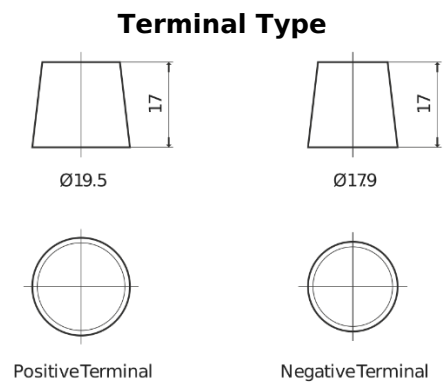

Product overview

Batteries for Cars

Formula FB705

Part number	FB705
Technology	Flooded
EAN/GTIN	3661024044448
Voltage	12 V
Capacity	70.0 Ah
CCA	540 A
Length	270 mm
Width	173 mm
Height	222 mm
Box size	D26
Polarity	ETN 1
Terminal Type	EN taper post
Hold Down	Korean B1+B6
Weights (subject of variation)	16.10 kg