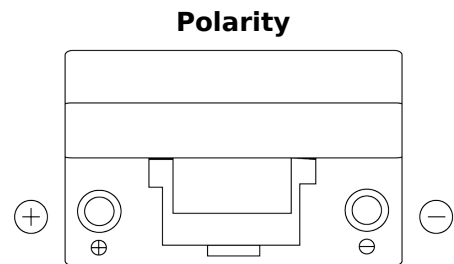

Product overview

Batteries for Cars

Formula FB705

Part number	FB705
Technology	Flooded
EAN/GTIN	3661024044448
Voltage	12 V
Capacity	70.0 Ah
CCA	540 A
Length	270 mm
Width	173 mm
Height	222 mm
Box size	D26
Polarity	ETN 1
Terminal Type	EN taper post
Hold Down	Korean B1+B6
Weights (subject of variation)	16.10 kg