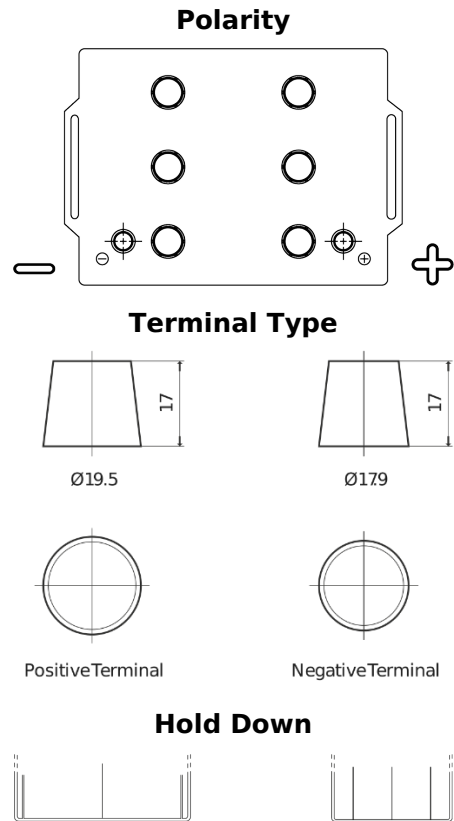

Product overview

Batteries for Trucks, Buses, Construction, Agriculture

StartPRO TG145A

Part number	TG145A
Technology	Flooded
EAN/GTIN	3661024055550
Voltage	12 V
Capacity	145 Ah
CCA	1000 A
Length	360 mm
Width	253 mm
Height	240 mm
Box size	F21
Polarity	ETN 6
Terminal Type	EN taper post
Hold Down	B0
Weights (subject of variation)	38.10 kg