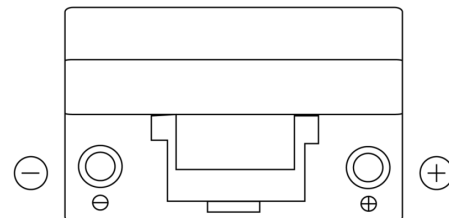

Product overview

Batteries for Cars

Formula FB704

Part number	FB704
Technology	Flooded
EAN/GTIN	3661024044431
Voltage	12 V
Capacity	70.0 Ah
CCA	540 A
Length	270 mm
Width	173 mm
Height	222 mm
Box size	D26
Polarity	ETN 0
Terminal Type	EN taper post
Hold Down	Korean B1+B6
Weights (subject of variation)	16.10 kg

Polarity

Terminal Type

Positive Terminal

Negative Terminal

Hold Down

Design, features and specifications are subject to change without notice. We disclaim any representation or warranty, express or implied, concerning the data or recommendations, and in no event shall be liable for any loss or damage claimed to have arisen as a result. Some products may not be available in your local market.