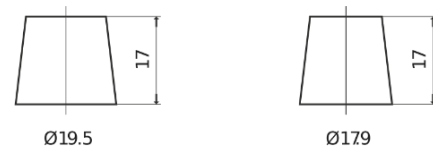

Product overview

Batteries for Cars

Formula FB704

Part number	FB704
Technology	Flooded
EAN/GTIN	3661024044431
Voltage	12 V
Capacity	70.0 Ah
CCA	540 A
Length	270 mm
Width	173 mm
Height	222 mm
Box size	D26
Polarity	ETN 0
Terminal Type	EN taper post
Hold Down	Korean B1+B6
Weights (subject of variation)	16.10 kg

Polarity

Terminal Type

Positive Terminal

Negative Terminal

Hold Down

Design, features and specifications are subject to change without notice. We disclaim any representation or warranty, express or implied, concerning the data or recommendations, and in no event shall be liable for any loss or damage claimed to have arisen as a result. Some products may not be available in your local market.