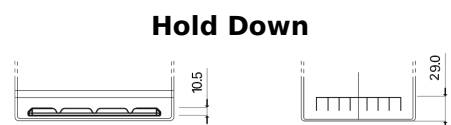

Product overview

Batteries for Cars

Formula FB704

Part number	FB704
Technology	Flooded
EAN/GTIN	3661024044431
Voltage	12 V
Capacity	70.0 Ah
CCA	540 A
Length	270 mm
Width	173 mm
Height	222 mm
Box size	D26
Polarity	ETN 0
Terminal Type	EN taper post
Hold Down	Korean B1+B6
Weights (subject of variation)	16.10 kg