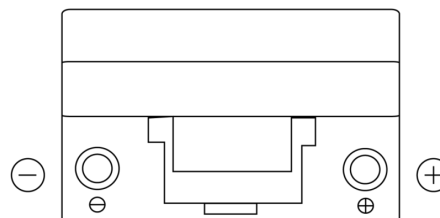

**Product overview**

Batteries for Cars

**Formula FB704**

Part number	FB704
Technology	Flooded
EAN/GTIN	3661024044431
Voltage	12 V
Capacity	70.0 Ah
CCA	540 A
Length	270 mm
Width	173 mm
Height	222 mm
Box size	D26
Polarity	ETN 0
Terminal Type	EN taper post
Hold Down	Korean B1+B6
Weights (subject of variation)	16.10 kg

**Polarity**

**Terminal Type**

**Hold Down**

Design, features and specifications are subject to change without notice. We disclaim any representation or warranty, express or implied, concerning the data or recommendations, and in no event shall be liable for any loss or damage claimed to have arisen as a result. Some products may not be available in your local market.