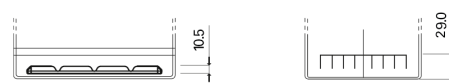

Product overview

Batteries for Cars

Formula FB704

Part number	FB704
Technology	Flooded
EAN/GTIN	3661024044431
Voltage	12 V
Capacity	70.0 Ah
CCA	540 A
Length	270 mm
Width	173 mm
Height	222 mm
Box size	D26
Polarity	ETN 0
Terminal Type	EN taper post
Hold Down	Korean B1+B6
Weights (subject of variation)	16.10 kg

Polarity

Terminal Type

Positive Terminal

Negative Terminal

Hold Down

Design, features and specifications are subject to change without notice. We disclaim any representation or warranty, express or implied, concerning the data or recommendations, and in no event shall be liable for any loss or damage claimed to have arisen as a result. Some products may not be available in your local market.