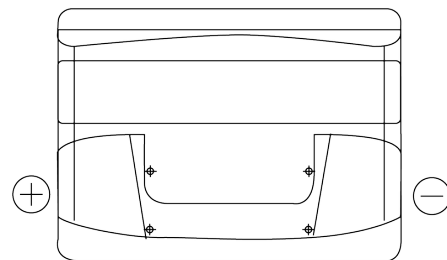

Product overview

Batteries for Cars

Formula FB621

Part number	FB621
Technology	Flooded
EAN/GTIN	3661024044547
Voltage	12 V
Capacity	62.0 Ah
CCA	540 A
Length	242 mm
Width	175 mm
Height	190 mm
Box size	L02
Polarity	ETN 1
Terminal Type	EN taper post
Hold Down	B13
Weights (subject of variation)	14.20 kg

Polarity

Terminal Type

Positive Terminal

Negative Terminal

Hold Down

Design, features and specifications are subject to change without notice. We disclaim any representation or warranty, express or implied, concerning the data or recommendations, and in no event shall be liable for any loss or damage claimed to have arisen as a result. Some products may not be available in your local market.