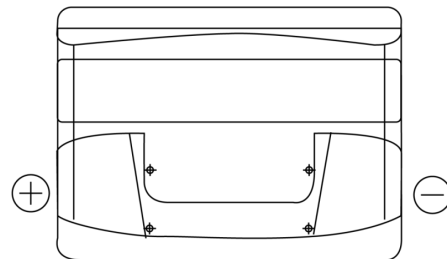

Product overview

Batteries for Cars

Formula FB621

| | |
|--------------------------------|---------------|
| Part number | FB621 |
| Technology | Flooded |
| EAN/GTIN | 3661024044547 |
| Voltage | 12 V |
| Capacity | 62.0 Ah |
| CCA | 540 A |
| Length | 242 mm |
| Width | 175 mm |
| Height | 190 mm |
| Box size | L02 |
| Polarity | ETN 1 |
| Terminal Type | EN taper post |
| Hold Down | B13 |
| Weights (subject of variation) | 14.20 kg |

Polarity

Terminal Type

Positive Terminal

Negative Terminal

Hold Down

Design, features and specifications are subject to change without notice. We disclaim any representation or warranty, express or implied, concerning the data or recommendations, and in no event shall be liable for any loss or damage claimed to have arisen as a result. Some products may not be available in your local market.