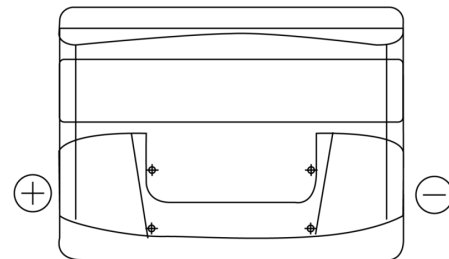

Product overview

Batteries for Cars

Formula FB621

Part number	FB621
Technology	Flooded
EAN/GTIN	3661024044547
Voltage	12 V
Capacity	62.0 Ah
CCA	540 A
Length	242 mm
Width	175 mm
Height	190 mm
Box size	L02
Polarity	ETN 1
Terminal Type	EN taper post
Hold Down	B13
Weights (subject of variation)	14.20 kg

Polarity

Terminal Type

Positive Terminal

Negative Terminal

Hold Down

Design, features and specifications are subject to change without notice. We disclaim any representation or warranty, express or implied, concerning the data or recommendations, and in no event shall be liable for any loss or damage claimed to have arisen as a result. Some products may not be available in your local market.