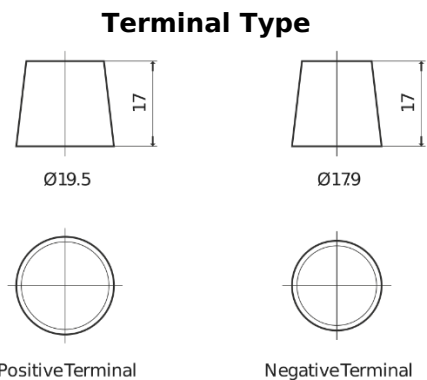

Product overview

Batteries for Trucks, Buses, Construction, Agriculture

StartPRO EG145A

Part number	EG145A
Technology	Flooded
EAN/GTIN	3661024035552
Voltage	12 V
Capacity	145 Ah
CCA	1000 A
Length	360 mm
Width	253 mm
Height	240 mm
Box size	F21
Polarity	ETN 6
Terminal Type	EN taper post
Hold Down	B0
Weights (subject of variation)	38.10 kg