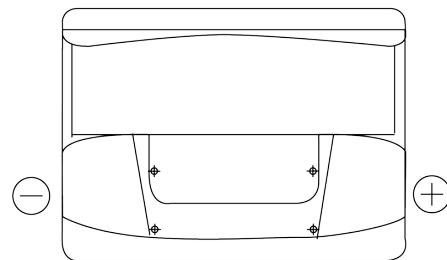

Product overview

Batteries for Cars

Formula FB602

Part number	FB602
Technology	Flooded
EAN/GTIN	3661024044639
Voltage	12 V
Capacity	60.0 Ah
CCA	540 A
Length	242 mm
Width	175 mm
Height	175 mm
Box size	LB2
Polarity	ETN 0
Terminal Type	EN taper post
Hold Down	B13
Weights (subject of variation)	12.90 kg

Polarity

Terminal Type

Positive Terminal

Negative Terminal

Hold Down

Design, features and specifications are subject to change without notice. We disclaim any representation or warranty, express or implied, concerning the data or recommendations, and in no event shall be liable for any loss or damage claimed to have arisen as a result. Some products may not be available in your local market.