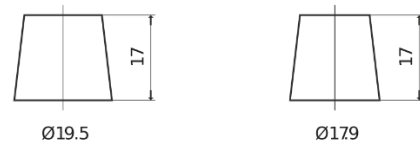

Product overview

Batteries for Cars

Formula FB602

Part number	FB602
Technology	Flooded
EAN/GTIN	3661024044639
Voltage	12 V
Capacity	60.0 Ah
CCA	540 A
Length	242 mm
Width	175 mm
Height	175 mm
Box size	LB2
Polarity	ETN 0
Terminal Type	EN taper post
Hold Down	B13
Weights (subject of variation)	12.90 kg

Polarity

Terminal Type

Positive Terminal

Negative Terminal

Hold Down

Design, features and specifications are subject to change without notice. We disclaim any representation or warranty, express or implied, concerning the data or recommendations, and in no event shall be liable for any loss or damage claimed to have arisen as a result. Some products may not be available in your local market.