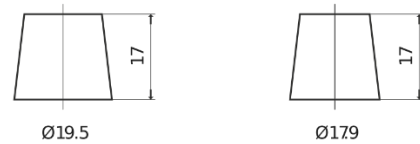

**Product overview**

Batteries for Cars

**Formula FB450**

Part number	FB450
Technology	Flooded
EAN/GTIN	3661024044493
Voltage	12 V
Capacity	45 Ah
CCA	330 A
Length	220 mm
Width	135 mm
Height	225 mm
Box size	E02
Polarity	ETN 0
Terminal Type	EN taper post
Hold Down	B1
Weights (subject of variation)	12.50 kg

**Polarity**

**Terminal Type**

Positive Terminal

Negative Terminal

**Hold Down**

Design, features and specifications are subject to change without notice. We disclaim any representation or warranty, express or implied, concerning the data or recommendations, and in no event shall be liable for any loss or damage claimed to have arisen as a result. Some products may not be available in your local market.