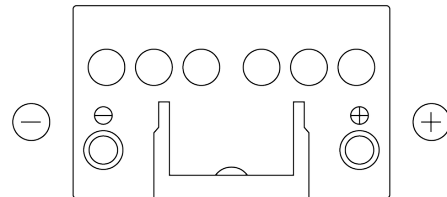

**Product overview**

Batteries for Cars

**Formula FB450**

Part number	FB450
Technology	Flooded
EAN/GTIN	3661024044493
Voltage	12 V
Capacity	45 Ah
CCA	330 A
Length	220 mm
Width	135 mm
Height	225 mm
Box size	E02
Polarity	ETN 0
Terminal Type	EN taper post
Hold Down	B1
Weights (subject of variation)	12.50 kg

**Polarity**

**Terminal Type**

Positive Terminal

Negative Terminal

**Hold Down**

Design, features and specifications are subject to change without notice. We disclaim any representation or warranty, express or implied, concerning the data or recommendations, and in no event shall be liable for any loss or damage claimed to have arisen as a result. Some products may not be available in your local market.