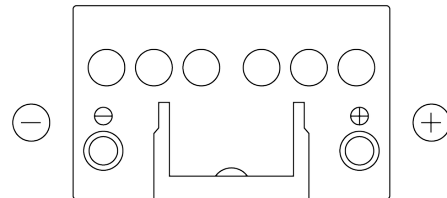

**Product overview**

Batteries for Cars

**Formula FB450**

Part number	FB450
Technology	Flooded
EAN/GTIN	3661024044493
Voltage	12 V
Capacity	45 Ah
CCA	330 A
Length	220 mm
Width	135 mm
Height	225 mm
Box size	E02
Polarity	ETN 0
Terminal Type	EN taper post
Hold Down	B1
Weights (subject of variation)	12.50 kg

**Polarity**

**Terminal Type**

Positive Terminal

Negative Terminal

**Hold Down**

Design, features and specifications are subject to change without notice. We disclaim any representation or warranty, express or implied, concerning the data or recommendations, and in no event shall be liable for any loss or damage claimed to have arisen as a result. Some products may not be available in your local market.