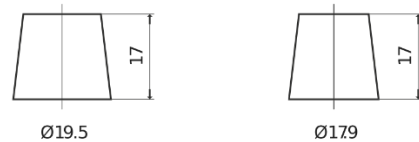

**Product overview**

Batteries for Cars

**Formula FB450**

Part number	FB450
Technology	Flooded
EAN/GTIN	3661024044493
Voltage	12 V
Capacity	45 Ah
CCA	330 A
Length	220 mm
Width	135 mm
Height	225 mm
Box size	E02
Polarity	ETN 0
Terminal Type	EN taper post
Hold Down	B1
Weights (subject of variation)	12.50 kg

**Polarity**

**Terminal Type**

Positive Terminal

Negative Terminal

**Hold Down**

Design, features and specifications are subject to change without notice. We disclaim any representation or warranty, express or implied, concerning the data or recommendations, and in no event shall be liable for any loss or damage claimed to have arisen as a result. Some products may not be available in your local market.