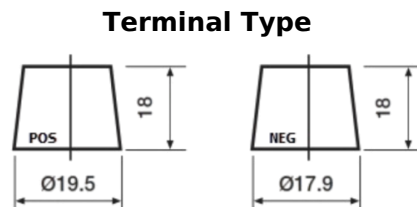

**Product overview**

Batteries for Cars

**Premium EA456**

Part number	EA456
Technology	Flooded
EAN/GTIN	3661024034128
Voltage	12 V
Capacity	45 Ah
CCA	390 A
Length	237 mm
Width	127 mm
Height	227 mm
Box size	B24
Polarity	ETN 0
Terminal Type	From JIS to EN (Ring adapter)
Hold Down	B1
Weights (subject of variation)	11.80 kg