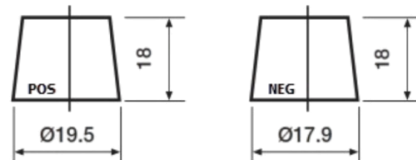

Product overview

Batteries for Cars

Premium EA456

Part number	EA456
Technology	Flooded
EAN/GTIN	3661024034128
Voltage	12 V
Capacity	45 Ah
CCA	390 A
Length	237 mm
Width	127 mm
Height	227 mm
Box size	B24
Polarity	ETN 0
Terminal Type	From JIS to EN (Ring adapter)
Hold Down	B1
Weights (subject of variation)	11.80 kg

Polarity

Terminal Type

Remove T1 adapter for T3

Hold Down

Design, features and specifications are subject to change without notice. We disclaim any representation or warranty, express or implied, concerning the data or recommendations, and in no event shall be liable for any loss or damage claimed to have arisen as a result. Some products may not be available in your local market.