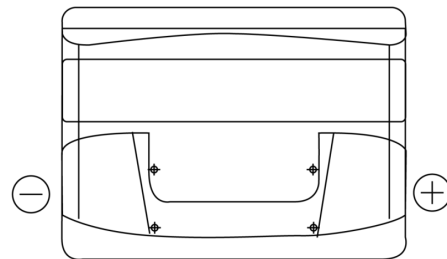

Product overview

Batteries for Cars

Formula FB500

Part number	FB500
Technology	Flooded
EAN/GTIN	3661024044516
Voltage	12 V
Capacity	50.0 Ah
CCA	450 A
Length	207 mm
Width	175 mm
Height	190 mm
Box size	L01
Polarity	ETN 0
Terminal Type	EN taper post
Hold Down	B13
Weights (subject of variation)	12.20 kg

Polarity

Terminal Type

Positive Terminal

Negative Terminal

Hold Down

Design, features and specifications are subject to change without notice. We disclaim any representation or warranty, express or implied, concerning the data or recommendations, and in no event shall be liable for any loss or damage claimed to have arisen as a result. Some products may not be available in your local market.