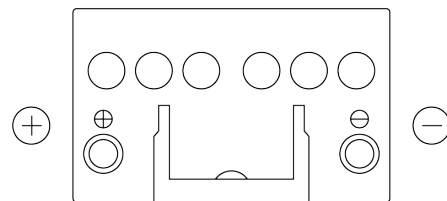

Product overview

Batteries for Cars

Formula FB451

Part number	FB451
Technology	Flooded
EAN/GTIN	3661024044486
Voltage	12 V
Capacity	45 Ah
CCA	330 A
Length	220 mm
Width	135 mm
Height	225 mm
Box size	E02
Polarity	ETN 1
Terminal Type	EN taper post
Hold Down	B1
Weights (subject of variation)	12.50 kg

Polarity

Terminal Type

Hold Down

Design, features and specifications are subject to change without notice. We disclaim any representation or warranty, express or implied, concerning the data or recommendations, and in no event shall be liable for any loss or damage claimed to have arisen as a result. Some products may not be available in your local market.