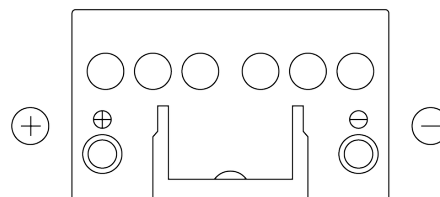

Product overview

Batteries for Cars

Formula FB451

Part number	FB451
Technology	Flooded
EAN/GTIN	3661024044486
Voltage	12 V
Capacity	45 Ah
CCA	330 A
Length	220 mm
Width	135 mm
Height	225 mm
Box size	E02
Polarity	ETN 1
Terminal Type	EN taper post
Hold Down	B1
Weights (subject of variation)	12.50 kg

Polarity

Terminal Type

Positive Terminal

Negative Terminal

Hold Down

Design, features and specifications are subject to change without notice. We disclaim any representation or warranty, express or implied, concerning the data or recommendations, and in no event shall be liable for any loss or damage claimed to have arisen as a result. Some products may not be available in your local market.