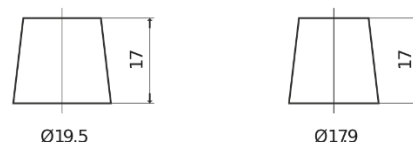

Product overview

Batteries for Cars

Formula FB451

Part number	FB451
Technology	Flooded
EAN/GTIN	3661024044486
Voltage	12 V
Capacity	45 Ah
CCA	330 A
Length	220 mm
Width	135 mm
Height	225 mm
Box size	E02
Polarity	ETN 1
Terminal Type	EN taper post
Hold Down	B1
Weights (subject of variation)	12.50 kg

Polarity

Terminal Type

Positive Terminal

Negative Terminal

Hold Down

Design, features and specifications are subject to change without notice. We disclaim any representation or warranty, express or implied, concerning the data or recommendations, and in no event shall be liable for any loss or damage claimed to have arisen as a result. Some products may not be available in your local market.