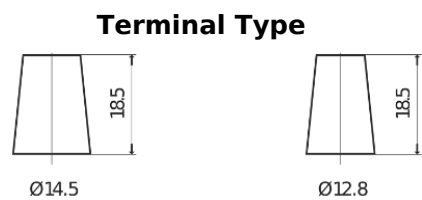

Product overview

Batteries for Cars

Formula FB456

| | |
|--------------------------------|----------------|
| Part number | FB456 |
| Technology | Flooded |
| EAN/GTIN | 3661024044356 |
| Voltage | 12 V |
| Capacity | 45.0 Ah |
| CCA | 330 A |
| Length | 237 mm |
| Width | 127 mm |
| Height | 227 mm |
| Box size | B24 |
| Polarity | ETN 0 |
| Terminal Type | JIS taper post |
| Hold Down | B0 |
| Weights (subject of variation) | 11.40 kg |