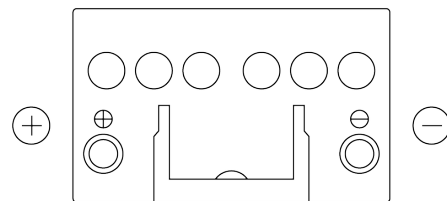

**Product overview**

Batteries for Cars

**Excell EB451**

Part number	EB451
Technology	Flooded
EAN/GTIN	3661024034487
Voltage	12 V
Capacity	45 Ah
CCA	330 A
Length	220 mm
Width	135 mm
Height	225 mm
Box size	E02
Polarity	ETN 1
Terminal Type	EN taper post
Hold Down	B1
Weights (subject of variation)	12.50 kg

**Polarity**

**Terminal Type**

Positive Terminal

Negative Terminal

**Hold Down**

Design, features and specifications are subject to change without notice. We disclaim any representation or warranty, express or implied, concerning the data or recommendations, and in no event shall be liable for any loss or damage claimed to have arisen as a result. Some products may not be available in your local market.