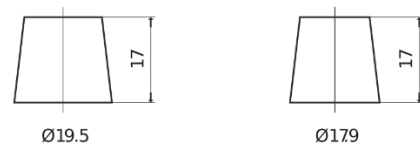

**Product overview**

Batteries for Cars

**Excell EB451**

Part number	EB451
Technology	Flooded
EAN/GTIN	3661024034487
Voltage	12 V
Capacity	45 Ah
CCA	330 A
Length	220 mm
Width	135 mm
Height	225 mm
Box size	E02
Polarity	ETN 1
Terminal Type	EN taper post
Hold Down	B1
Weights (subject of variation)	12.50 kg

**Polarity**

**Terminal Type**

Positive Terminal

Negative Terminal

**Hold Down**

Design, features and specifications are subject to change without notice. We disclaim any representation or warranty, express or implied, concerning the data or recommendations, and in no event shall be liable for any loss or damage claimed to have arisen as a result. Some products may not be available in your local market.