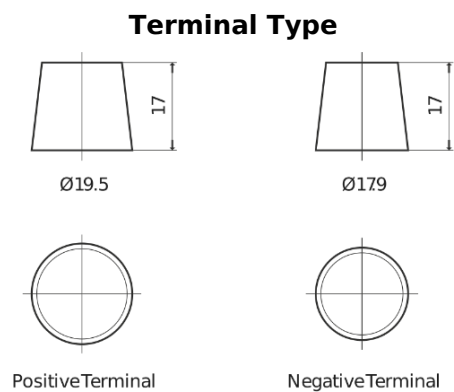

Product overview

Batteries for Cars

Formula FB455

Part number	FB455
Technology	Flooded
EAN/GTIN	3661024044387
Voltage	12 V
Capacity	45.0 Ah
CCA	330 A
Length	237 mm
Width	127 mm
Height	227 mm
Box size	B24
Polarity	ETN 1
Terminal Type	EN taper post
Hold Down	B0
Weights (subject of variation)	11.40 kg