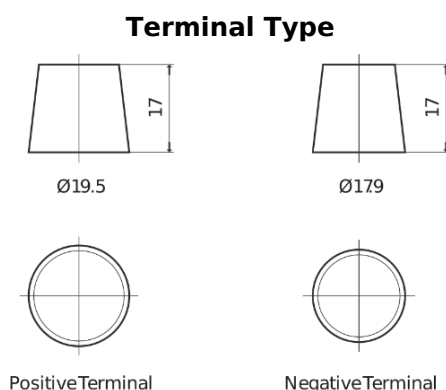

Product overview

Batteries for Cars

Formula FB455

Part number	FB455
Technology	Flooded
EAN/GTIN	3661024044387
Voltage	12 V
Capacity	45.0 Ah
CCA	330 A
Length	237 mm
Width	127 mm
Height	227 mm
Box size	B24
Polarity	ETN 1
Terminal Type	EN taper post
Hold Down	B0
Weights (subject of variation)	11.40 kg