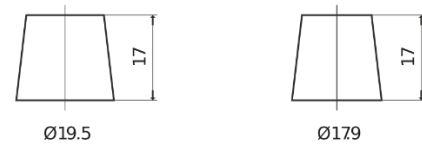

Product overview

Batteries for Cars

Formula FB454

Part number	FB454
Technology	Flooded
EAN/GTIN	3661024044370
Voltage	12 V
Capacity	45.0 Ah
CCA	330 A
Length	237 mm
Width	127 mm
Height	227 mm
Box size	B24
Polarity	ETN 0
Terminal Type	EN taper post
Hold Down	B0
Weights (subject of variation)	11.40 kg

Polarity

Terminal Type

Positive Terminal

Negative Terminal

Hold Down

Design, features and specifications are subject to change without notice. We disclaim any representation or warranty, express or implied, concerning the data or recommendations, and in no event shall be liable for any loss or damage claimed to have arisen as a result. Some products may not be available in your local market.