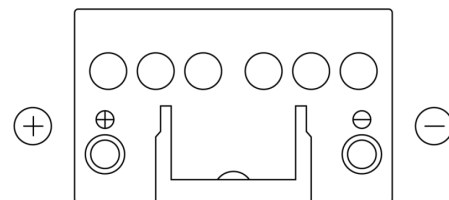

Product overview

Batteries for Cars

Formula FB451

Part number	FB451
Technology	Flooded
EAN/GTIN	3661024044486
Voltage	12 V
Capacity	45.0 Ah
CCA	330 A
Length	220 mm
Width	135 mm
Height	225 mm
Box size	E02
Polarity	ETN 1
Terminal Type	EN taper post
Hold Down	B1
Weights (subject of variation)	12.50 kg

Polarity

Terminal Type

Positive Terminal

Negative Terminal

Hold Down

Design, features and specifications are subject to change without notice. We disclaim any representation or warranty, express or implied, concerning the data or recommendations, and in no event shall be liable for any loss or damage claimed to have arisen as a result. Some products may not be available in your local market.