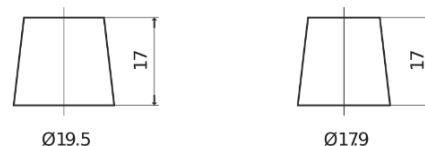

Product overview

Batteries for Cars

Formula FB451

Part number	FB451
Technology	Flooded
EAN/GTIN	3661024044486
Voltage	12 V
Capacity	45.0 Ah
CCA	330 A
Length	220 mm
Width	135 mm
Height	225 mm
Box size	E02
Polarity	ETN 1
Terminal Type	EN taper post
Hold Down	B1
Weights (subject of variation)	12.50 kg

Polarity

Terminal Type

Positive Terminal

Negative Terminal

Hold Down

Design, features and specifications are subject to change without notice. We disclaim any representation or warranty, express or implied, concerning the data or recommendations, and in no event shall be liable for any loss or damage claimed to have arisen as a result. Some products may not be available in your local market.